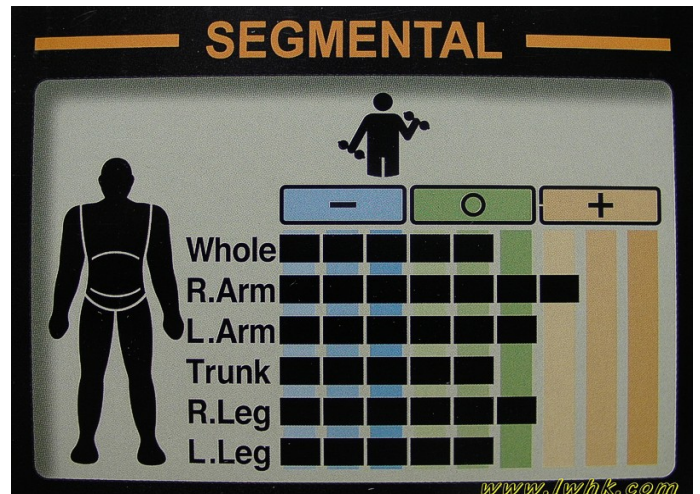

- ◆10 body composition measurements taken in just 15 seconds! A unique body assessment providing essential information on the progress of the effectiveness of your training
- ◆Muscle and Fat % measurements given for your arms, legs and trunk area **displayed in easy-to-read graphics**. Fine tune your training program and set targets for increasing muscle and decreasing fat in your arms, legs and trunk area
- ◆High resolution colour display including new improved easy-to-read analytical graphics
- ◆Fast measurement time- just 15 seconds
- ◆modern design with convenient retractable hand electrodes
- ◆**auto recognition feature allows user to step on for a reading - no buttons to press!**
- ◆Includes body mass index and visceral fat in 0.5 steps

Accurately measure your body composition

Introducing the latest TANITA Segmental Body Composition Monitor. You can accurately track changes in muscle and fat levels for each arm and leg using the healthy range indicators. Combined with your total body measurements, you can assess the effectiveness of your fitness program over time.

Measurements

- ★Weight
- ★Body Fat % (5 – 99 years) Body Fat Healthy Range Indicator (5 – 99 years)
- ★Total body water %
- ★Muscle Mass
- ★Physique Rating
- ★Bone Mineral Mass
- ★Basal Metabolic Rate
- ★Metabolic Age
- ★Body mass index
- ★Visceral Fat, Visceral Fat healthy range indicator
- ★5 Segmental fat readings
- ★5 Segmental muscle readings

Product details

- ★Auto Recognition
- ★Recall function (weekly and fortnightly up to 12 months)
- ★Clock, Calendar
- ★Guest Mode
- ★Athlete Mode
- ★5 person memory
- ★150kg

TANITA BIA (Bioelectrical Impedance Analysis) method measures body composition by sending low, safe electrical signals through the body with scientifically proven accuracy.