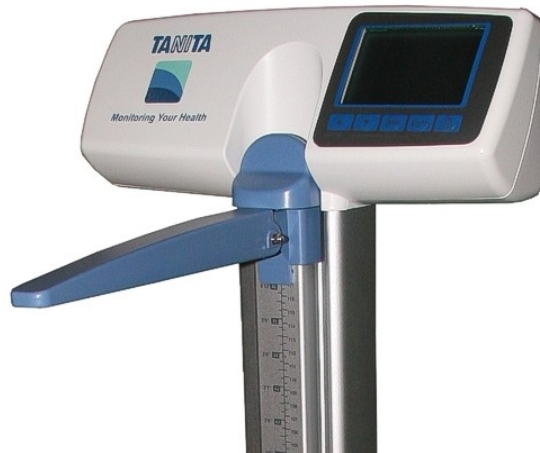

# 日本 百利達 高級精密人體磅 連身高尺

### FEATURES

- ★ 3 in 1 Weighing Scale
- ★ Professional accuracy of 100g
- ★ Mechanical height rod
- ★ Automatic BMI calculate function
- ★ Low profile platform
- ★ Battery or AC adaptor available
- ★ USB / RS-232C connection
- ★ Display Size : 60 x 100 mm 2 line display

### TANITA Digital Electronic Professional Personal Scale

Model	Capacity	Graduation
WB-3000	200Kg / 440 Lb	100 g / 0.2 Lb
Platform Size : 380 x 380 x 50 mm / Over All Size : 528 x 380 x 1381 mm		
Power Supply : AA Battery x 4 or AC Adaptor ( DC 6V 200mA ) <b>HK Not Included</b>		